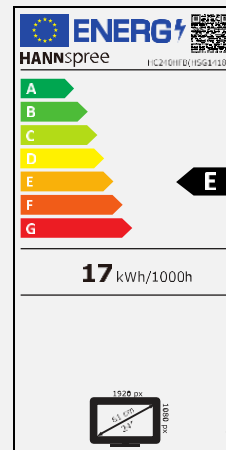

HC 240 HFB

60,45 cm / 23.8" Diagonal
LED Backlight – Format 16:9

- 23.8" 16:9 LED Backlight Monitor
- 1920 x 1080 Resolution Full HD 1080p
- 178° Ultra Wide Viewing Angle
- Dual Input: HDMI + VGA
- Edge-to-Edge Frameless Bezel Display
- Ultra-Slim Design and Super-Thin Side Profile
- Tilt and Wall-Mountable (VESA)
- Low Power Consumption
- External Power Adaptor
- Low Blue Light Mode
- Flicker Free
- ECO Friendly

VIEWING ANGLE, VESA

178° Ultra-Wide
Viewing Angle

VESA
Wall-Mountable

OTHER FEATURES

Ultra
Slim

Low Blue
Light
Mode

Tilt

Flicker
Free

Display Size	60,45cm / 23.8" Diagonal
Panel Type	LED Backlight VA Panel (*)
Aspect Ratio	16:9
Resolution (H x V)	1920 x 1080 Full HD
Brightness (Typ.)	250cd/m ²
Contrast (Typ.)	3.000:1 (Typical)
Contrast (Active)	10M:1 (Active)
Viewing Angle L/R; U/D	178° H – 178° V (CR >10)
Response Time	5 msec (with OD)
Pixel Pitch	0,2745 (H) x 0,2745 (V) mm
Panel Surface	Anti-Glare, Haze-level 2%
Display Colors	16.7M Colors
Horizontal Frequency	30 ~ 83 kHz
Vertical Frequency	56 ~ 75 Hz
Max Display Frequency	1920 x 1080 @ 60Hz
Input 1	D-Sub (VGA)
Input 2	HDMI 1.4
Input 3	-
Buil-in Speakers	-
Power Consumption	On: 16,7 W; Standby: 0,2W; Off: 0,2W
Power Range	External PSU DC: 12V – 2.5A Input: AC 100 ~ 240 Volt; 50 ~ 60 Hz
Product Dimensions	540,3 x 153,9 x 404,9 mm with stand (W x D x H)
Packing Dimensions	595 x 106 x 385 mm (W x D x H)
Net / Gross Weight	2,52 Kg / 3,54 Kg (±0,3KG)

VESA Mounting	75 x 75 mm
Monitor Stand	Normal Stand
Tilt / Kensington Lock	-5° ~ +15° (±1°) / Yes
Pivot / Swivel	- / -
Controls	MENU / EXIT / ▲ / ▼ / POWER
Color	Warm / Nature / Cool / User Modes
Preset Mode	PC, Movie, Game, ECO Modes
Bezel & Color Plan	Front Bezel, Rear Cover: Black Color Base and Stand: Black
On Screen Display	12 OSD Languages
Accessory	Power Adaptor with cable (1,5m); HDMI Cable (1,5m); Quick Start Guide; Warranty Card
Other Features	Low Blue Light Mode / Flicker Free