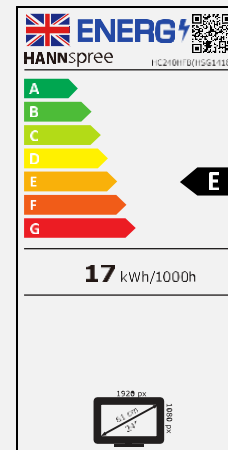

HC 240 HFB

60,45 cm / 23.8" Diagonal
LED Backlight – Format 16:9

- 23.8" 16:9 LED Backlight Monitor
- 1920 x 1080 Resolution Full HD 1080p
- 178° Ultra Wide Viewing Angle
- Dual Input: HDMI + VGA
- Edge-to-Edge Frameless Bezel Display
- Ultra-Slim Design and Super-Thin Side Profile
- Tilt and Wall-Mountable (VESA)
- Low Power Consumption
- External Power Adaptor
- Low Blue Light Mode
- Flicker Free
- ECO Friendly

VIEWING ANGLE, VESA

178° Ultra-Wide
Viewing Angle

VESA
Wall-Mountable

OTHER FEATURES

Ultra
Slim

Low Blue
Light
Mode

Tilt

Flicker
Free

Display Size	60,45cm / 23.8" Diagonal
Panel Type	LED Backlight VA Panel (*)
Aspect Ratio	16:9
Resolution (H x V)	1920 x 1080 Full HD
Brightness (Typ.)	250cd/m ²
Contrast (Typ.)	3.000:1 (Typical)
Contrast (Active)	10M:1 (Active)
Viewing Angle L/R; U/D	178° H – 178° V (CR >10)
Response Time	5 msec (with OD)
Pixel Pitch	0,2745 (H) x 0,2745 (V) mm
Panel Surface	Anti-Glare, Haze-level 2%
Display Colors	16.7M Colors
Horizontal Frequency	30 ~ 83 kHz
Vertical Frequency	56 ~ 75 Hz
Max Display Frequency	1920 x 1080 @ 60Hz
Input 1	D-Sub (VGA)
Input 2	HDMI 1.4
Input 3	-
Buil-in Speakers	-
Power Consumption	On: 16,7 W; Standby: 0,2W; Off: 0,2W
Power Range	External PSU DC: 12V – 2.5A Input: AC 100 ~ 240 Volt; 50 ~ 60 Hz
Product Dimensions	540,3 x 153,9 x 404,9 mm with stand (W x D x H)
Packing Dimensions	595 x 106 x 385 mm (W x D x H)
Net / Gross Weight	2,52 Kg / 3,54 Kg (±0,3KG)

VESA Mounting	75 x 75 mm
Monitor Stand	Normal Stand
Tilt / Kensington Lock	-5° ~ +15° (±1°) / Yes
Pivot / Swivel	- / -
Controls	MENU / EXIT / ▲ / ▼ / POWER
Color	Warm / Nature / Cool / User Modes
Preset Mode	PC, Movie, Game, ECO Modes
Bezel & Color Plan	Front Bezel, Rear Cover: Black Color Base and Stand: Black
On Screen Display	12 OSD Languages
Accessory	Power Adaptor with cable (1,5m); HDMI Cable (1,5m); Quick Start Guide; Warranty Card
Other Features	Low Blue Light Mode / Flicker Free